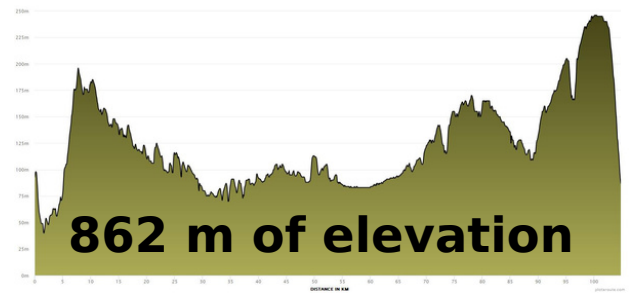

RIDE OVER THE EDGE

SUNDAY 27TH SEPTEMBER 2026

Routes and Profiles

Routes will be confirmed nearer the ride