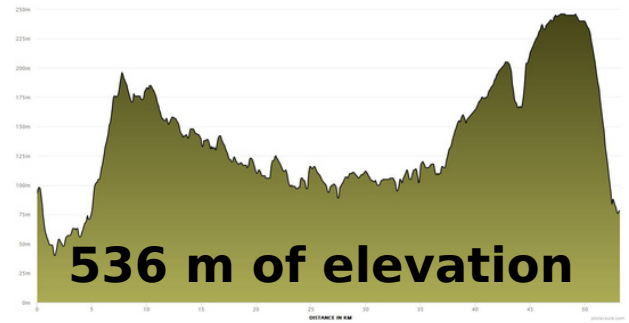

RIDE OVER THE EDGE

SUNDAY 27TH SEPTEMBER 2026

Routes and Profiles

Routes will be confirmed nearer the ride